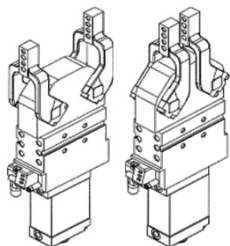

CENTRAL

Power clamp unit	Offset (mm)	Arm	L (mm)	Material
UCDP63DCAK	15	LKP00CL	144	ALU
UCDP63DEAK	45	UKP5063E	144	ALU
UCDP63ICAK	15	LKP00CL	144	ALU

RIGHT

Power clamp unit	Offset (mm)	Arm	L (mm)	Material
UCDP63DDAK	15	LKP00DL - LKP00SL	144	ALU
UCDP63DFAK	45	UKP63F - UKP63L	144	ALU
UCDP63IDAK	15	LKP00DL - LKP00SL	144	ALU

LEFT

Power clamp unit	Offset (mm)	Arm	L (mm)	Material
UCDP63DLAK	45	UKP63F - UKP63L	144	ALU
UCDP63DSAK	15	LKP00DL - LKP00SL	144	ALU
UCDP63ISAK	15	LKP00DL - LKP00SL	144	ALU