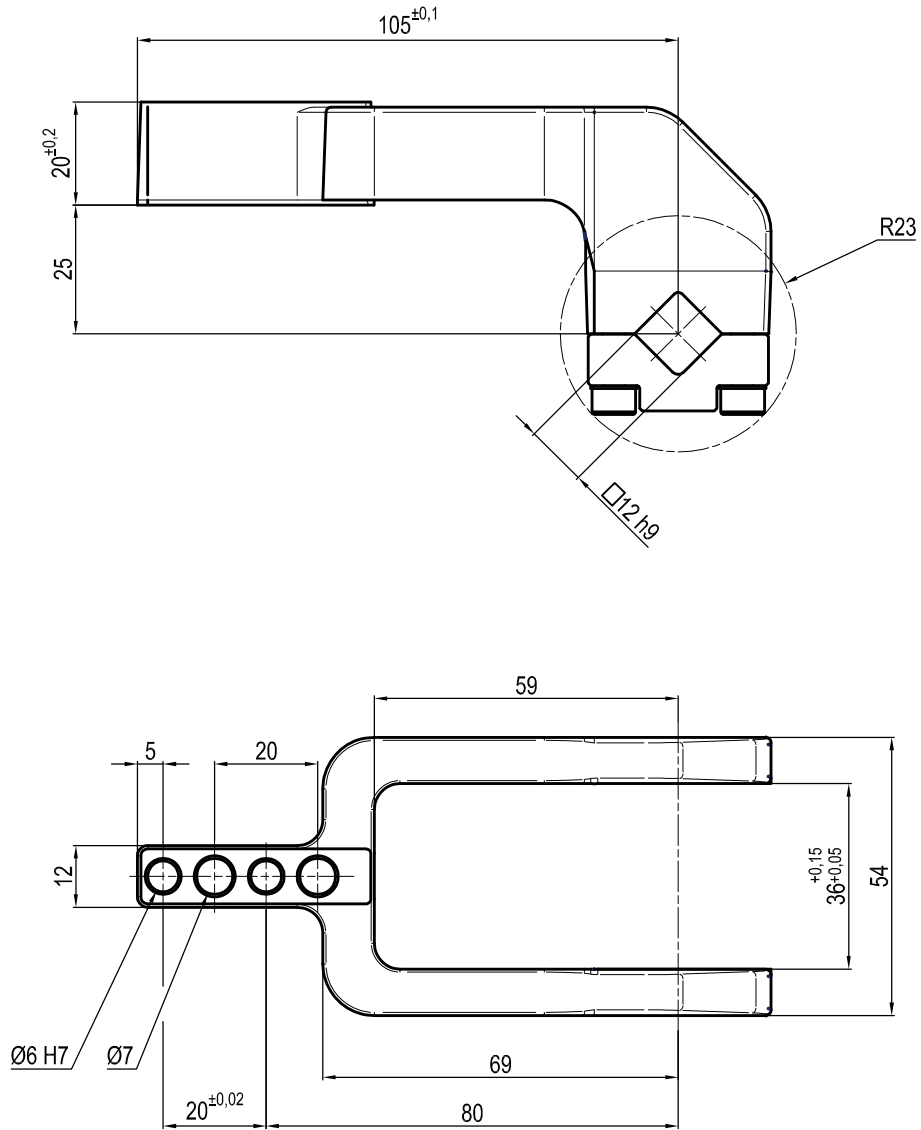

LKP32E

□ 12 mm - offset 25 mm

Clamp size	Material	Weight
32 mm	Aluminium	0,15 Kg

THE CLAMPING ARM INCLUDES THE NECESSARY SCREWS

Subject to technical modifications without notice