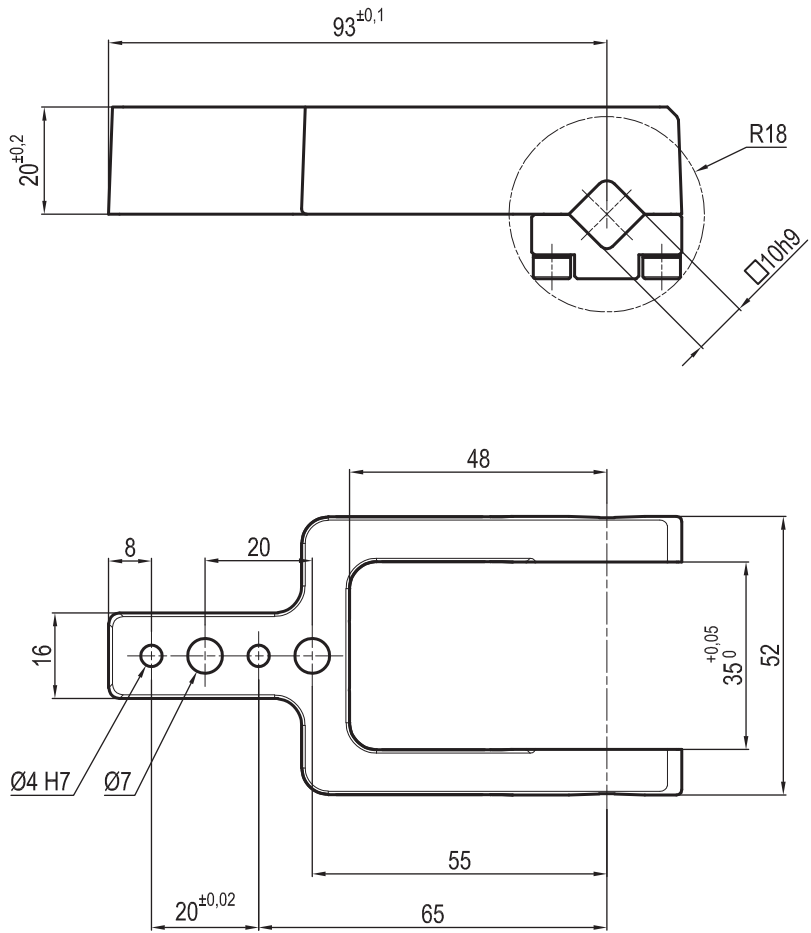

LKP25B

□ 10 mm - offset 0 mm

Clamp size	Material	Weight
25 mm	Aluminium	0,13 Kg

THE CLAMPING ARM INCLUDES THE NECESSARY SCREWS

Subject to technical modifications without notice