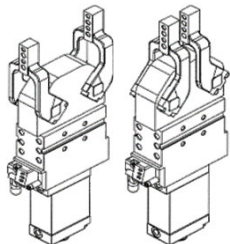

MITTE

Spanner	Offset (mm)	Spannarm	L (mm)	Material
UCDP63DCAK	15	LKP00CL	144	ALU
UCDP63DEAK	45	UKP5063E	144	ALU
UCDP63ICAK	15	LKP00CL	144	ALU

RECHTS

Spanner	Offset (mm)	Spannarm	L (mm)	Material
UCDP63DDAK	15	LKP00DL - LKP00SL	144	ALU
UCDP63DFAK	45	UKP63F - UKP63L	144	ALU
UCDP63IDAK	15	LKP00DL - LKP00SL	144	ALU

LINKS

Spanner	Offset (mm)	Arm	L (mm)	Materiale
UCDP63DLAK	45	UKP63F - UKP63L	144	ALU
UCDP63DSAK	15	LKP00DL - LKP00SL	144	ALU
UCDP63ISAK	15	LKP00DL - LKP00SL	144	ALU