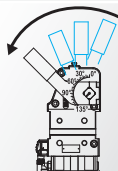

# BLUECLAMP

air saving

AIR SAVING up to **40** %

**-10** %

**REDUCED OVERALL DIMENSIONS**

**LIGHTWEIGHT**

**STEPLESS ADJUSTABLE  
OPENING ANGLE  
0° ÷ 135°**

**REAR, FRONT AND  
SIDE MOUNTING  
SURFACE**